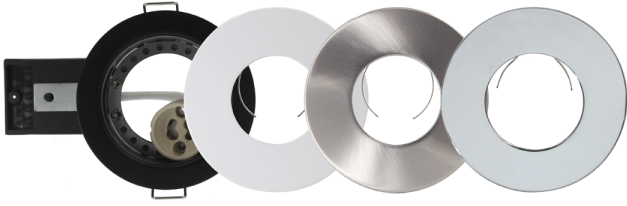

### White open back IP65 fire rated downlight

Part No: **FN-S-WH**

- Twist off bezel
- Loop In/Out Push Fit Terminal
- 30,60,90 minute fire rated - timber joist
- Engineered joist tested including i-joist & posi joist - details on request

## Technical Specification

|                   |               |
|-------------------|---------------|
| Part No           | FN-S-WH       |
| Finish            | White         |
| Voltage           | 240           |
| IP Rating         | 65            |
| Lamp Holder       | GU10          |
| Lamp Included     | No            |
| Depth             | 100           |
| Diameter          | 85            |
| Cut Out           | 68            |
| Class 1 or 2 or 3 | II            |
| EAN               | 5055530823723 |
| Unit of sale      | 1             |
| Notes             |               |
| Price per         | each          |
| Price             | each          |