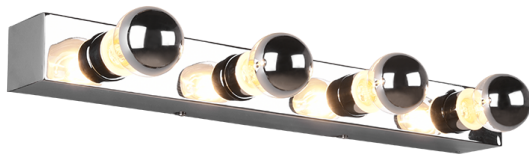

Product Data Sheet

Theatro - Chrome

Part No: 283600406

- Wall mounting
- Lamp(s) not included
- IP44 rated - suitable for use within a bathroom

Technical Specification

Part No	283600406
Lumens	800
CCT	3000
Colour Temperature	Warm White
Finish	Chrome
Voltage	240
Wattage	8

IP Rating	44
Dimmable	N
Lamp Holder	Integrated LED
Length	600
Width	79
Depth	36
Unit of sale	1
Price	each
Notes	
EAN	4017807508222