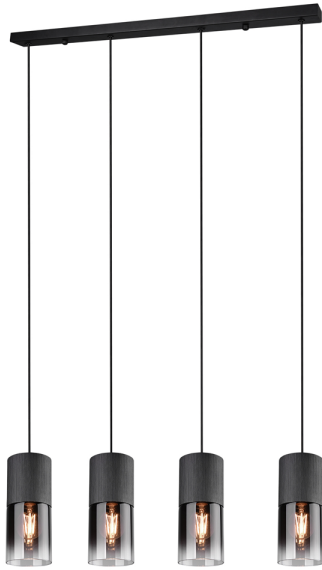

Product Data Sheet

Smoked glass 4 light pendant matt brack finish

Part No: 310600432

- Requires E27 max 28W lamp
- Drop adjustable on installation
- Smoked glass finish

Technical Specification

Part No	310600432
Finish	Smoked Glass
Voltage	240
Wattage	28
IP Rating	20
Lamp Holder	E27 (ES)
Lamp Included	N
Width	80
Diameter	10
Drop	1500
Class 1 or 2 or 3	I
Material / Made From	Glass
EAN	4017807427288
Notes	
Unit of sale	1
Price per	each