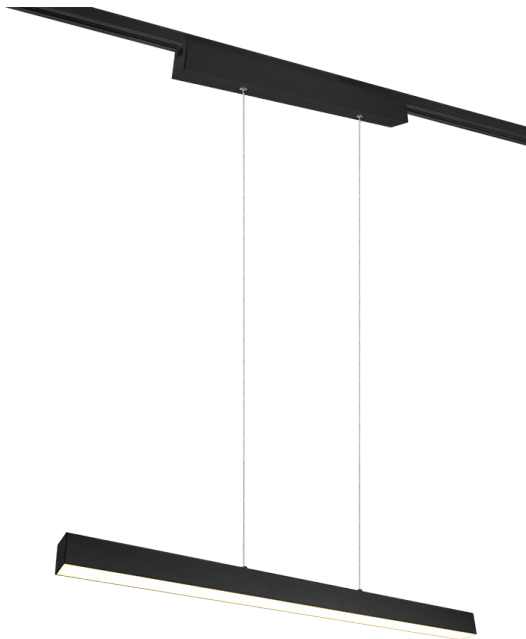

Product Data Sheet

Paros Track Suspension - Matt Black

Part No: 73043132

- Externally dimmable
- Up and down lighting
- Suspension mounting in track
- Metal
- IP20

Technical Specification

Part No	73043132
Voltage	240
Wattage	29
Finish	Matt Black
IP Rating	20
Length	900

Depth	1800
Width	50
Material / Made From	Metal
Unit of sale	1
Price	each
Lamp Holder	Integrated LED
Dimmable	Y
EAN	4017807505948