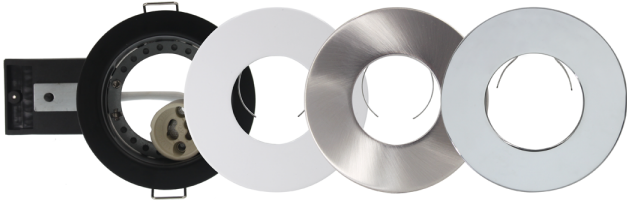

### Matt white open back IP65 fire rated downlight

Part No: **FN-S-WHM**

- Twist off bezel
- Loop In/Out Push Fit Terminal
- 30,60,90 minute fire rated - timber joist
- Engineered joist tested including i-joist & posi joist - details on request

## Technical Specification

Part No	FN-S-WHM
Finish	Matt White
Voltage	240
IP Rating	65
Lamp Holder	GU10
Lamp Included	No
Depth	100
Diameter	85
Cut Out	68
Class 1 or 2 or 3	II
EAN	5055530824300
Price per	each
Unit of sale	1
Notes	
Price	each