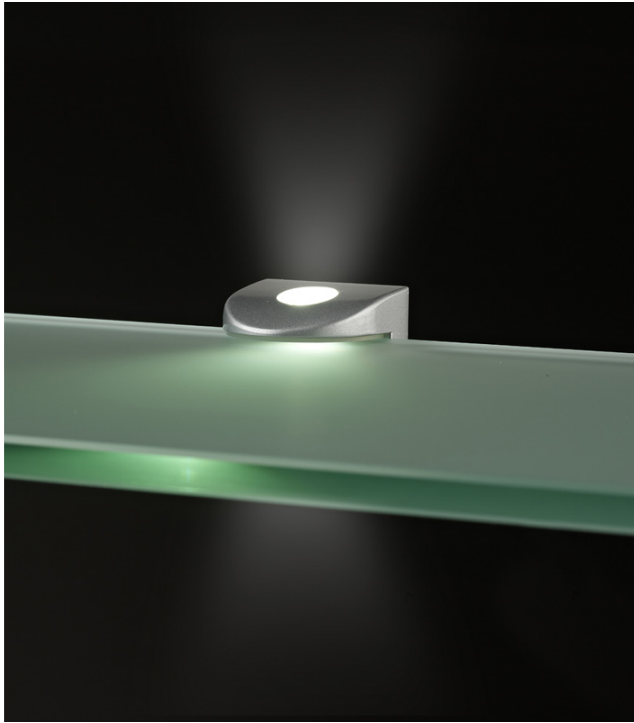

Product Data Sheet

LED shelf clip light - 6500k

Part No: **SHINE-CW**

- Designed to provide a diffused light effect within cabinets
- 3 high output 5050 LEDs to create light effect up & down and through the glass
- Clips fit glass shelves 6-8mm thick. Not to be used as the shelf support
- 2m input lead with TOP connector
- Requires 12V LED driver

Technical Specification

| | |
|---------------------------|-------------------|
| Part No | SHINE-CW |
| CCT | 6000 |
| Colour Temperature | Cool White |
| Finish | Aluminium |

| | |
|-----------------------------|----------------|
| Voltage | 12 |
| Wattage | 1.5 |
| CRI | 80 |
| Dimmable | Y |
| Lamp Holder | Integrated LED |
| Connector Type | TOP |
| Length | 35.5 |
| Depth | 30 |
| Diameter | 38 |
| Class 1 or 2 or 3 | II |
| Material / Made From | Plastic |
| EAN | 5055530814516 |
| Notes | |
| Unit of sale | 1 |
| Price per | each |
| Price | each |