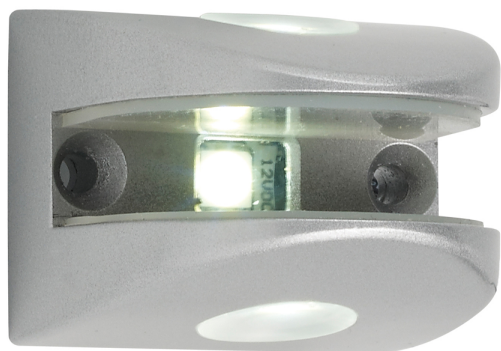

Product Data Sheet

LED shelf clip light - 3000k

Part No: **SHINE-WW**

- Designed to provide a diffused light effect within cabinets
- 3 high output 5050 LEDs to create light effect up & down and through the glass
- Clips fit glass shelves 6-8mm thick. Not to be used as the shelf support
- 2m input lead with TOP connector
- Requires 12V LED driver

Technical Specification

Part No	SHINE-WW
CCT	3000
Colour Temperature	Warm White
Finish	Aluminium

Voltage	12
Wattage	1.5
CRI	80
Dimmable	Y
Lamp Holder	Integrated LED
Connector Type	TOP
Length	35.5
Depth	30
Diameter	38
Class 1 or 2 or 3	II
Material / Made From	Plastic
EAN	5055530814523
Notes	
Unit of sale	1
Price per	each
Price	each