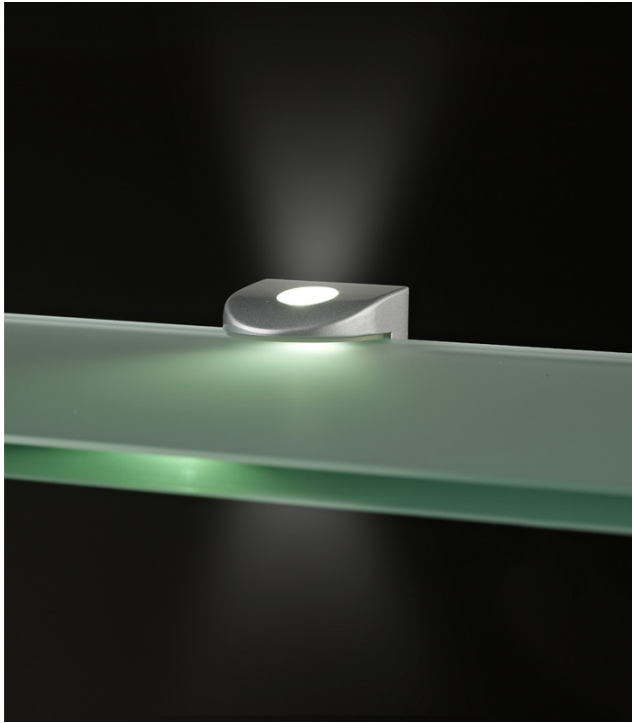

Product Data Sheet

LED shelf clip light - 3000k

Part No: **SHINE-WW**

- Designed to provide a diffused light effect within cabinets
- 3 high output 5050 LEDs to create light effect up & down and through the glass
- Clips fit glass shelves 6-8mm thick. Not to be used as the shelf support
- 2m input lead with TOP connector
- Requires 12V LED driver

Technical Specification

Part No	SHINE-WW
CCT	3000
Colour Temperature	Warm White
Finish	Aluminium

Voltage	12
Wattage	1.5
CRI	80
Dimmable	Y
Lamp Holder	Integrated LED
Connector Type	TOP
Length	35.5
Depth	30
Diameter	38
Class 1 or 2 or 3	II
Material / Made From	Plastic
EAN	5055530814523
Notes	
Unit of sale	1
Price per	each
Price	each