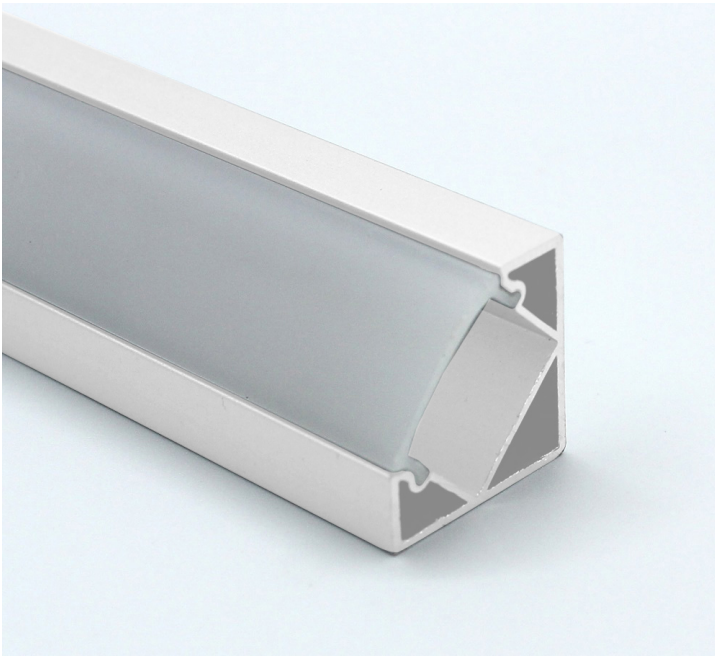

Product Data Sheet

JXC White Corner Profile

Part No: JXC-WH-PROFILE

- Surface mounted corner profile
- Fits 12mm wide LED tape
- Clear, frosted, opal and black diffuser available
- Fixing clips available
- End caps available
- Available in 2.5m lengths

Technical Specification

Part No	JXC-WH-PROFILE
Finish	White
Width	18.1
Internal Width	12.5
Depth	18.1
Material / Made From	Metal

Unit of sale	2.5
Price	per meter
Notes	Bespoke service NOT available through online ordering, sold in stock lengths only.