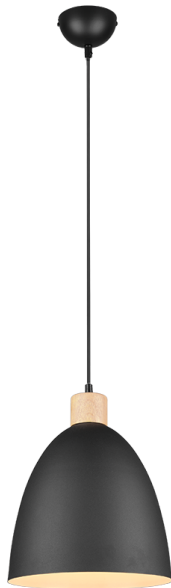

Product Data Sheet

Jagger Pendant - Matt Black

Part No: R30681032

- Ceiling mounting
- IP20
- Requires E27 x 1 max 40W
- Lamp(s) not included

Technical Specification

Part No	R30681032
Finish	Matt Black
Voltage	240
IP Rating	20
Lamp Holder	E27 (ES) - 40W
Lamp Included	N
Diameter	250

Drop	300
Class 1 or 2 or 3	I
Unit of sale	1
Price	each
Notes	
EAN	4017807503180