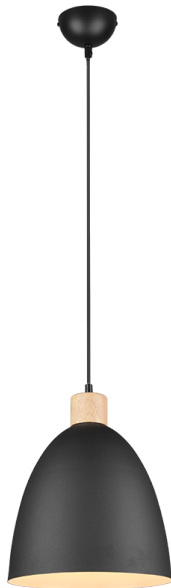

### Jagger Pendant - Matt Black

Part No: R30681032

- Ceiling mounting
- IP20
- Requires E27 x 1 max 40W
- Lamp(s) not included

### Technical Specification

Part No	R30681032
Finish	Matt Black
Voltage	240
IP Rating	20
Lamp Holder	E27 (ES) - 40W
Lamp Included	N
Diameter	250

<b>Drop</b>	300
<b>Class 1 or 2 or 3</b>	I
<b>Unit of sale</b>	1
<b>Price</b>	each
<b>Notes</b>	
<b>EAN</b>	4017807503180