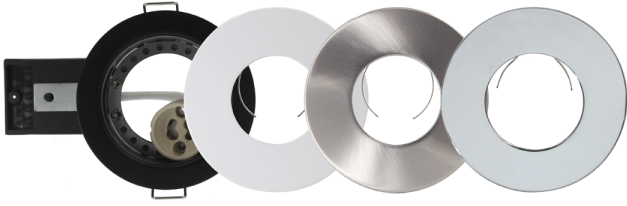

Product Data Sheet

Chrome open back IP65 fire rated downlight

Part No: **FN-S-CH**

- Twist off bezel
- Loop In/Out Push Fit Terminal
- 30,60,90 minute fire rated - timber joist
- Engineered joist tested including i-joist & posi joist - details on request

Technical Specification

Part No	FN-S-CH
Finish	Chrome
Voltage	240
IP Rating	65
Lamp Holder	GU10
Lamp Included	No
Depth	100
Diameter	85
Cut Out	68
Class 1 or 2 or 3	II
EAN	5055530823716
Price per	each
Unit of sale	1
Notes	
Price	each