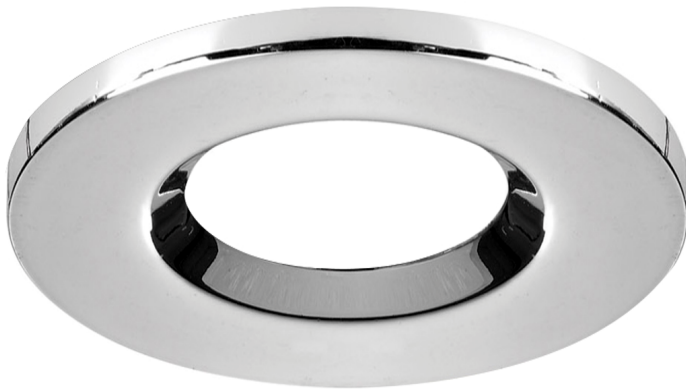

### Chrome bezel for fixed Elan LED Downlight

Part No: ELANBEZ-CH

- Fixed Bezel for ELAN fitting

### Technical Specification

Part No	ELANBEZ-CH
Finish	Chrome
Diameter	84
EAN	5055530809260
Unit of sale	1
Notes	
Price per	each
Price	each