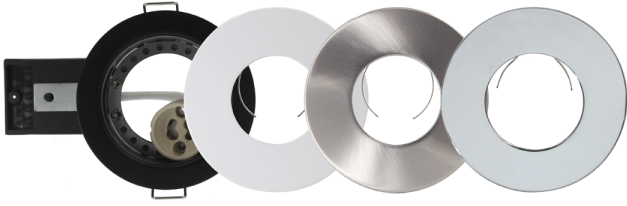

Product Data Sheet

brushed nickel open back IP65 fire rated downlight

Part No: **FN-S-BN**

- Twist off bezel
- Loop In/Out Push Fit Terminal
- 30,60,90 minute fire rated - timber joist
- Engineered joist tested including i-joist & posi joist - details on request

Technical Specification

Part No	FN-S-BN
Finish	Brushed Nickel
Voltage	240
IP Rating	65
Lamp Holder	GU10
Lamp Included	No
Depth	100
Diameter	85
Cut Out	68
Class 1 or 2 or 3	II
EAN	5055530823709
Price per	each
Unit of sale	1
Notes	
Price	each