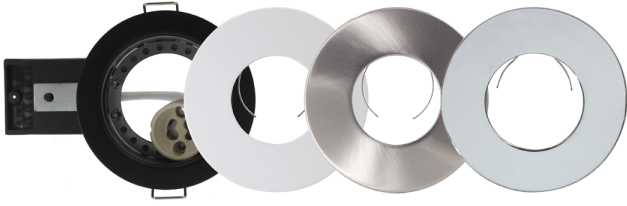

Product Data Sheet

brushed nickel open back fixed fire rated downlight

Part No: **FN-F-BN**

- Twist off bezel
- Loop In/Out Push Fit Terminal
- 30,60,90 minute fire rated - timber joist
- Engineered joist tested including i-joist & posi joist - details on request

Technical Specification

Part No	FN-F-BN
Finish	Brushed Nickel
Voltage	240
IP Rating	20
Lamp Holder	GU10
Lamp Included	No
Depth	98
Diameter	85
Cut Out	68
Class 1 or 2 or 3	II
EAN	5055530823679
Unit of sale	1
Notes	
Price per	each
Price	each