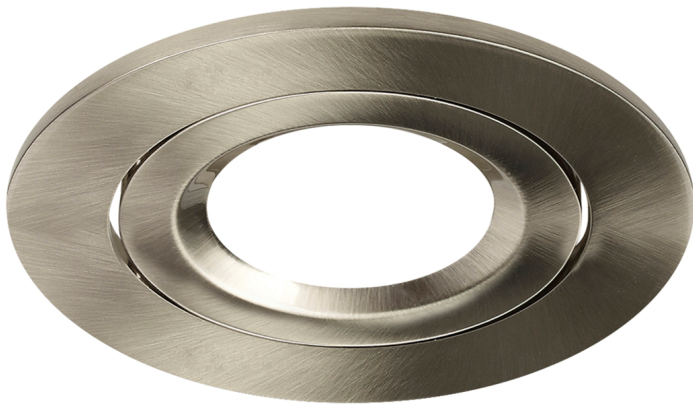

### Brushed nickel bezel for tilt Elan LED Downlight

Part No: ELAN-TBEZ-BN

- Tilt Bezel for ELAN fitting

### Technical Specification

Part No	ELAN-TBEZ-BN
Finish	Brushed Nickel
Diameter	96
EAN	5055530816862
Price per	each
Unit of sale	1
Notes	
Price	each