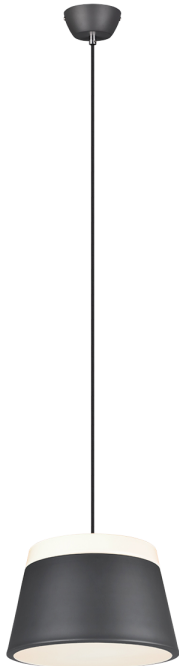

Product Data Sheet

Baroness mat black pendant

Part No: 308900242

- E14 x 2 Max 15W
- Drop adjustable on installation

Technical Specification

Part No	308900242
Price per	each
Notes	
Unit of sale	1