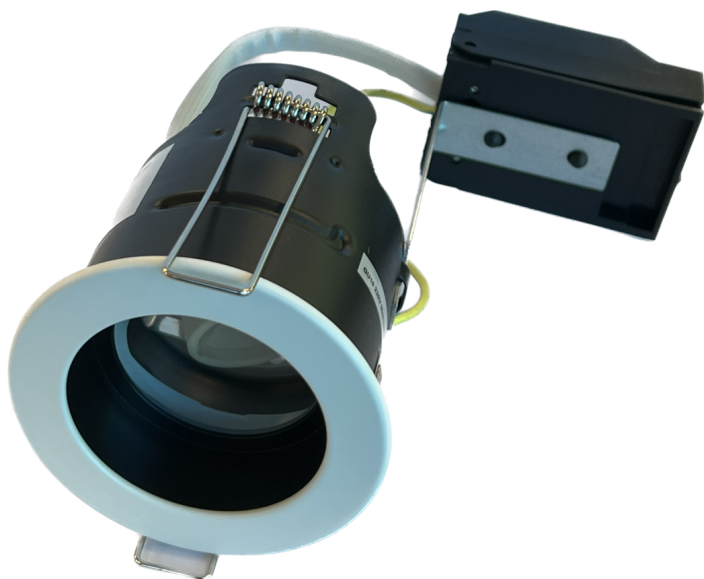

Product Data Sheet

Baffled IP65 Matt white open back fixed fire rated downlight

Part No: **FN-S-BF-WHM**

- Baffled
- IP65
- Twist off bezel
- Loop In/Out Push Fit Terminal
- 30,60,90 minute fire rated - timber joist
- Engineered joist tested including i-joist & posi joist - details on request

Technical Specification

Part No	FN-S-BF-WHM
Finish	Matt White
Voltage	240
IP Rating	65
Lamp Holder	GU10
Lamp Included	No
Depth	131
Diameter	72.5
Cut Out	65
Class 1 or 2 or 3	I
EAN	5055530831339
Unit of sale	1
Price	each