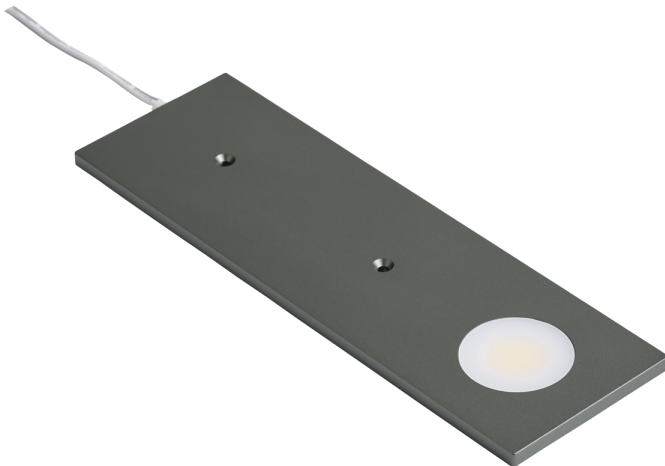

### Anthracite ultra thin LED under cabinet light - 6500k

Part No: **TARGA-AN-CW**

- COB (chip on board) LED technology
- 120° beam angle
- Opal diffuser for uniformed dotless light
- 2m input lead with TOP connector
- Requires 12V LED driver

## Technical Specification

Part No	TARGA-AN-CW
Lumens	280
CCT	6500
Colour Temperature	Cool White
Finish	Anthracite
Voltage	12
Wattage	3
CRI	80
IP Rating	20
Dimmable	Y
Lamp Holder	Integrated LED
Connector Type	TOP
Length	190
Width	60
EAN	5055530823815
Depth	5