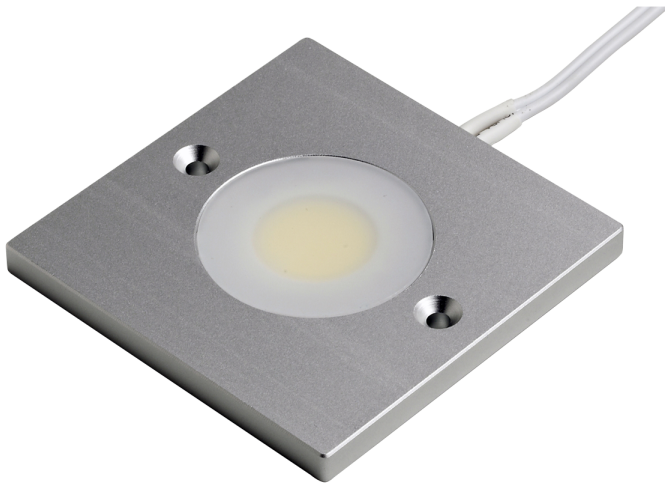

### Aluminium square ultra thin LED under cabinet light -6500k

Part No: SQ-TARGA-CW

- COB (chip on board) LED technology
- 120° beam angle
- Opal diffuser for uniformed dotless light
- 2m input lead with TOP connector
- Requires 12V LED driver

## Technical Specification

Part No	SQ-TARGA-CW
Lumens	280
CCT	6500
Colour Temperature	Cool White
Finish	Aluminium
Voltage	12

<b>Wattage</b>	3
<b>CRI</b>	80
<b>IP Rating</b>	20
<b>Dimmable</b>	Y
<b>Lamp Holder</b>	Integrated LED
<b>Connector Type</b>	TOP
<b>Length</b>	60
<b>Width</b>	60
<b>EAN</b>	5055530818330
<b>Depth</b>	5
<b>Class 1 or 2 or 3</b>	II
<b>Material / Made From</b>	Aluminium
<b>Notes</b>	
<b>Unit of sale</b>	1
<b>Price per</b>	each
<b>Price</b>	each