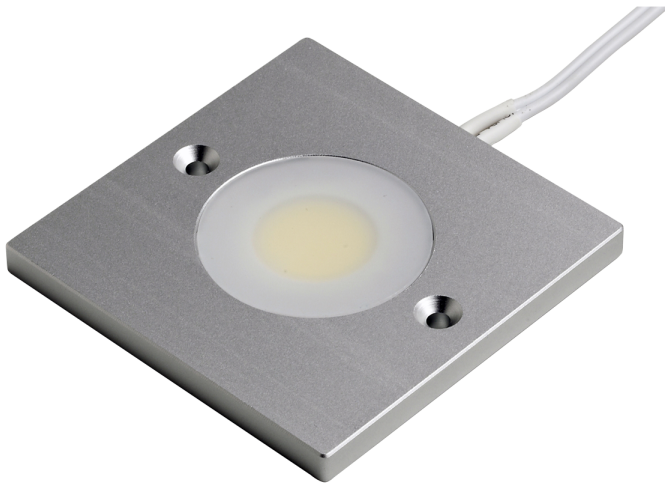

Product Data Sheet

Aluminium square ultra thin LED under cabinet light - 4000k

Part No: SQ-TARGA-NW

- COB (chip on board) LED technology
- 120° beam angle
- Opal diffuser for uniformed dotless light
- 2m input lead with TOP connector
- Requires 12V LED driver

Technical Specification

Part No	SQ-TARGA-NW
Lumens	270
CCT	4000
Colour Temperature	Neutral White
Finish	Aluminium
Voltage	12

Wattage	3
CRI	80
IP Rating	20
Dimmable	Y
Lamp Holder	Integrated LED
Connector Type	TOP
Length	60
Width	60
EAN	5055530819306
Depth	5
Class 1 or 2 or 3	II
Material / Made From	Aluminium
Notes	
Unit of sale	1
Price per	each
Price	each