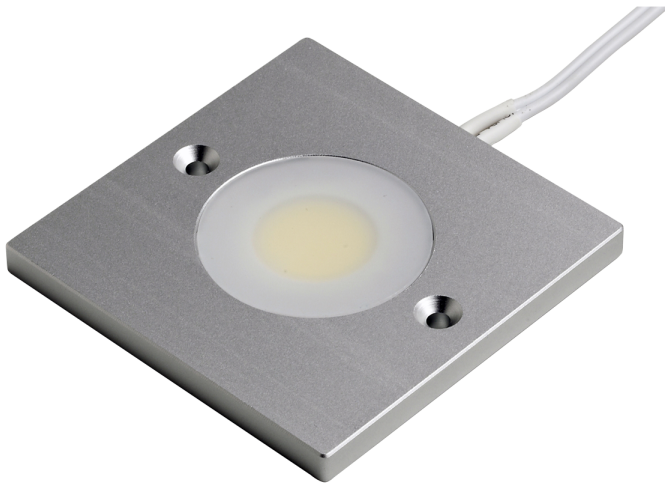

Product Data Sheet

Aluminium square ultra thin LED under cabinet light - 3000k

Part No: SQ-TARGA-WW

- COB (chip on board) LED technology
- 120° beam angle
- Opal diffuser for uniformed dotless light
- 2m input lead with TOP connector
- Requires 12V LED driver

Technical Specification

Part No	SQ-TARGA-WW
Lumens	260
CCT	3000
Colour Temperature	Warm White
Finish	Aluminium
Voltage	12

Wattage	3
CRI	80
IP Rating	20
Dimmable	Y
Lamp Holder	Integrated LED
Connector Type	TOP
Length	60
Width	60
EAN	5055530818347
Depth	5
Class 1 or 2 or 3	II
Material / Made From	Aluminium
Notes	
Unit of sale	1
Price per	each
Price	each