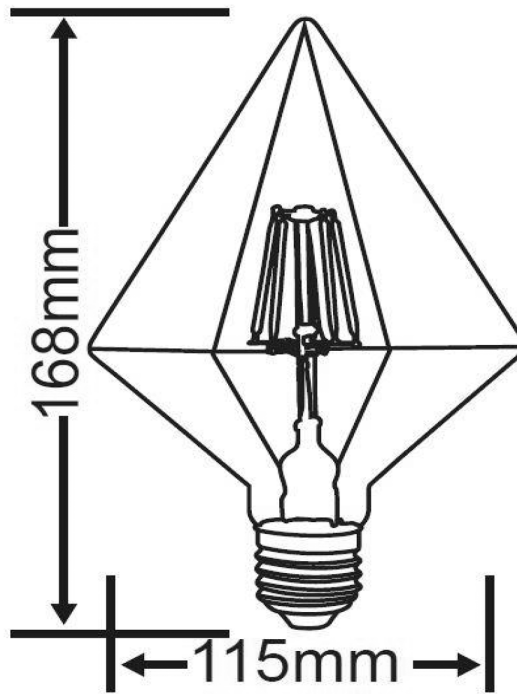

Product Data Sheet

4W LED arrow shape filament lamp - smoked glass

Part No: 901-454

- E27 ES CAP

Technical Specification

Part No	901-454
Lumens	140
CCT	3000
Colour Temperature	Warm White
Voltage	240
Wattage	4
CRI	80
IP Rating	20
Dimmable	N
Lamp Holder	E27 (ES)
Length	168
Diameter	115
Class 1 or 2 or 3	II
Material / Made From	Glass
EAN	4017807412666