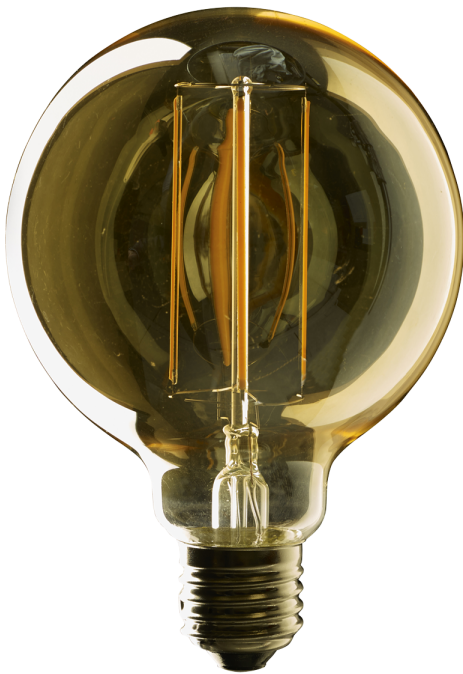

Product Data Sheet

4W G95 globe vintage LED filament dimmable lamp

Part No: VIN-G95-ES-D

- E27 ES CAP
- 4 x LED Filaments
- Amber coated glass
- 10-100% Dimmable
- Recommend using an LED dimmer

Technical Specification

Part No	VIN-G95-ES-D
Lumens	400
CCT	2000
Colour Temperature	Extra Warm White
Voltage	240
Wattage	4

CRI	80
Dimmable	Y
Lamp Holder	E27 (ES)
Depth	136
Diameter	95
EAN	5055530821965
Price per	each
Unit of sale	1
Notes	
Price	each